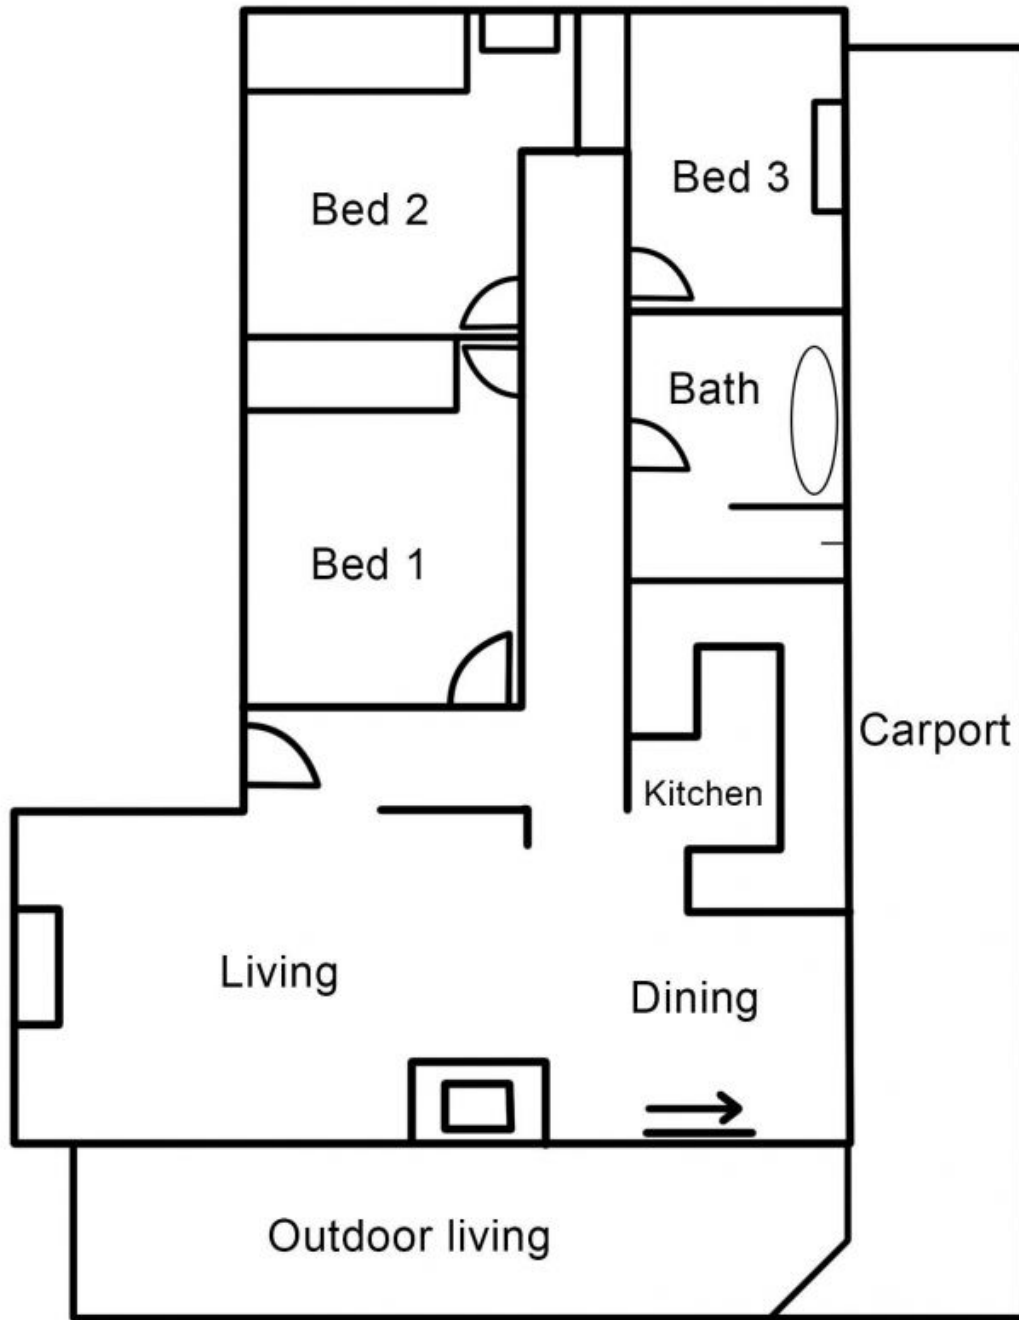

9 Hillside Court, Myrtleford

*Floorplan is for illustration purposes only not to scale